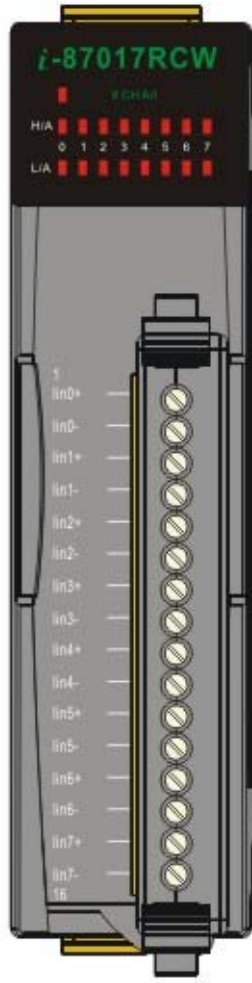

## I-87017RCW Hardware

Internal I/O Structure

PIN Assignment

Wire Connection

### Internal I/O Structure

[back](#)

### PIN Assignments

Terminal No.	Pin Assignment
01	lin0+
02	lin0-
03	lin1+
04	lin1-
05	lin2+
06	lin2-
07	lin3+
08	lin3-
09	lin4+
10	lin4-
11	lin5+
12	lin5-
13	lin6+
14	lin6-
15	lin7+
16	lin7-

[back](#)

**Wire Connection**