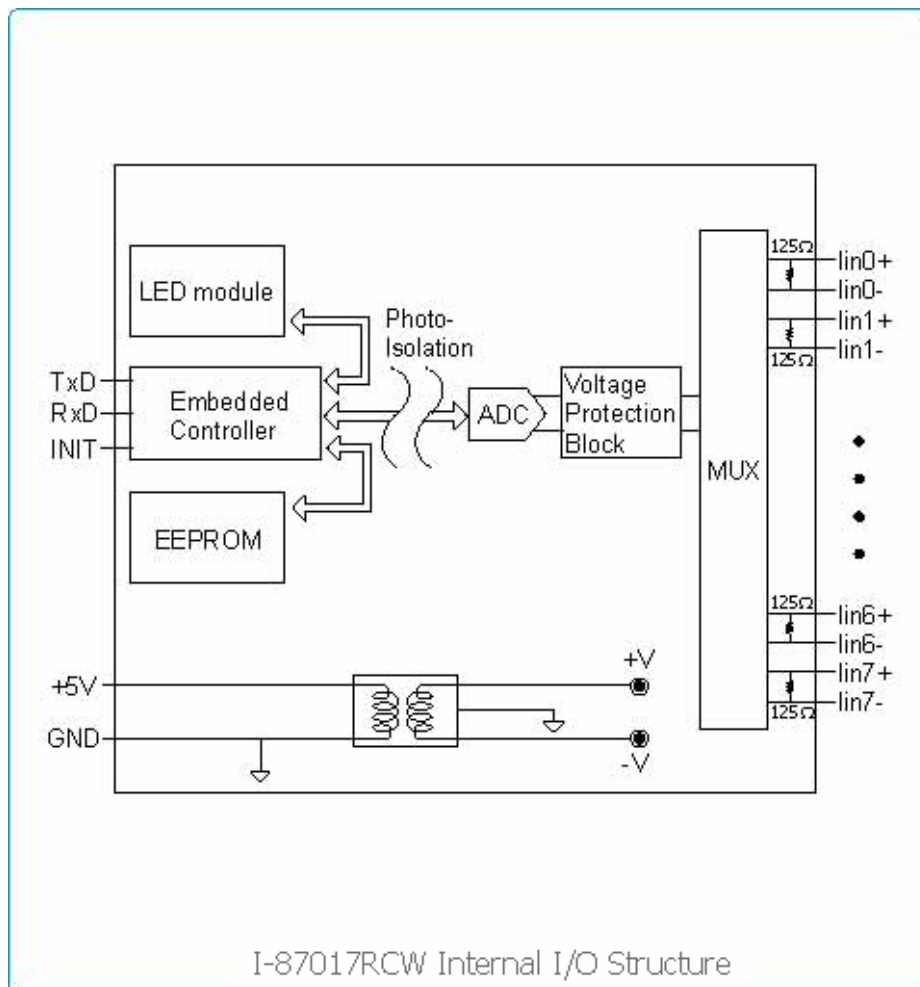

## I-87017RCW Hardware

Internal I/O Structure

PIN Assignment

Wire Connection

### Internal I/O Structure

[back](#)