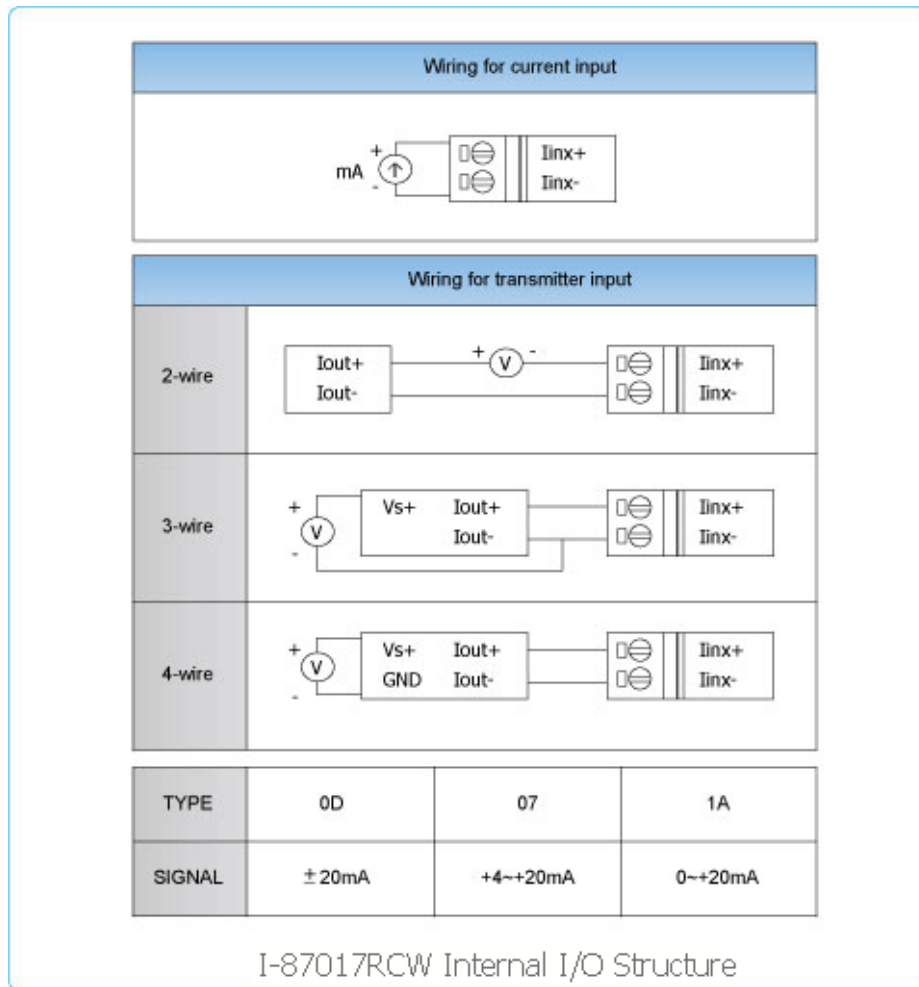

## I-87017RCW Hardware

Internal I/O Structure

PIN Assignment

Wire Connection

### Internal I/O Structure

[back](#)

### PIN Assignments

Terminal No.	Pin Assignment
01	lin0+
02	lin0-
03	lin1+
04	lin1-
05	lin2+
06	lin2-
07	lin3+
08	lin3-
09	lin4+
10	lin4-
11	lin5+
12	lin5-
13	lin6+
14	lin6-
15	lin7+
16	lin7-

[back](#)

**Wire Connection**