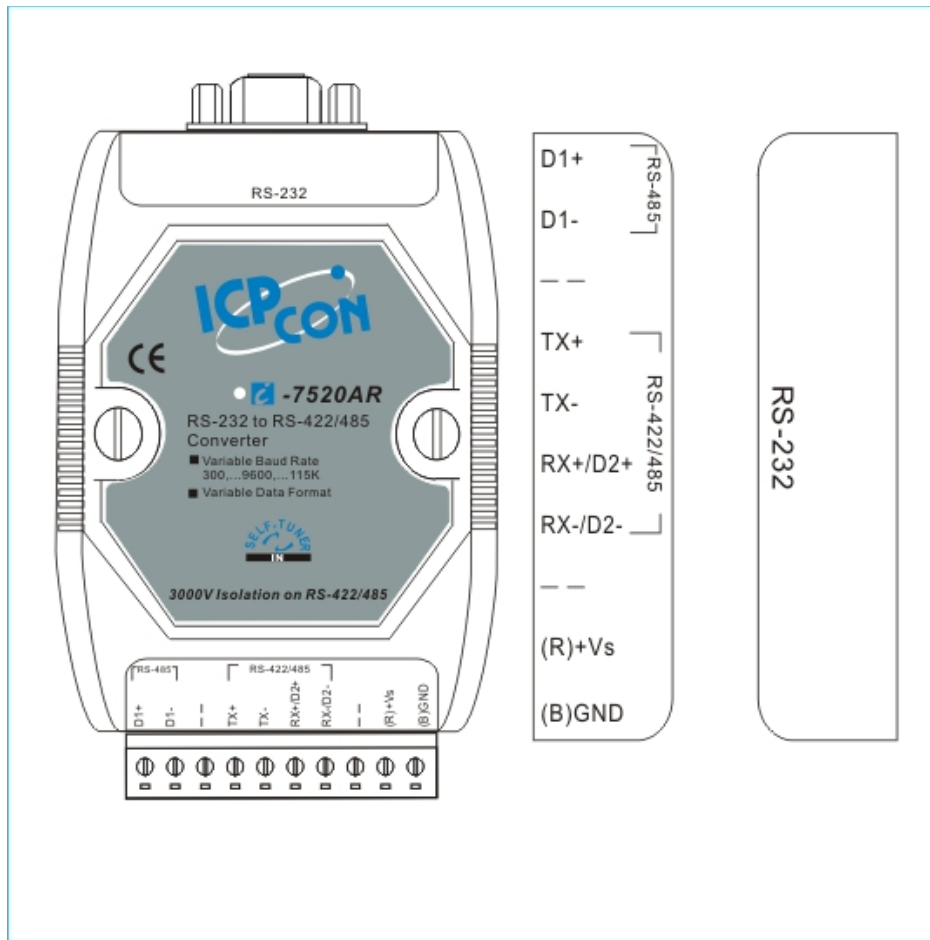

I-7520R/I-7520AR Hardware

PIN Assignment

Internal I/O Structure

PIN Assignment

[back](#)

Internal I/O Structure

[back](#)

Copyright© ICP DAS Co., Ltd. All Rights Reserved